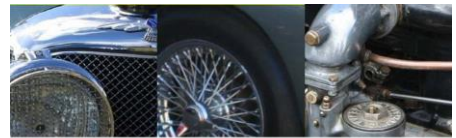

MORGAN VEHICLES

Bygone Spares and Restorations
INCORPORATING OCTAGON MANUFACTURING

YEAR	MAKE	MODEL	DESCRIPTION	CHASSIS NUMBER
1935	MORGAN		3 WHEELER WITHOUT CHARGING CIRCUIT	