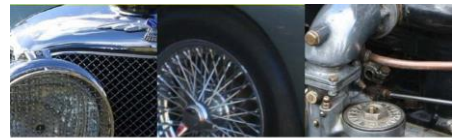

BSA VEHICLES

Bygone Spares and Restorations
INCORPORATING OCTAGON MANUFACTURING

YEAR	MAKE	MODEL	DESCRIPTION	CHASSIS NUMBER
1968	BSA	B25	STARFIRE	
	BSA	A10		
	BSA	A7		